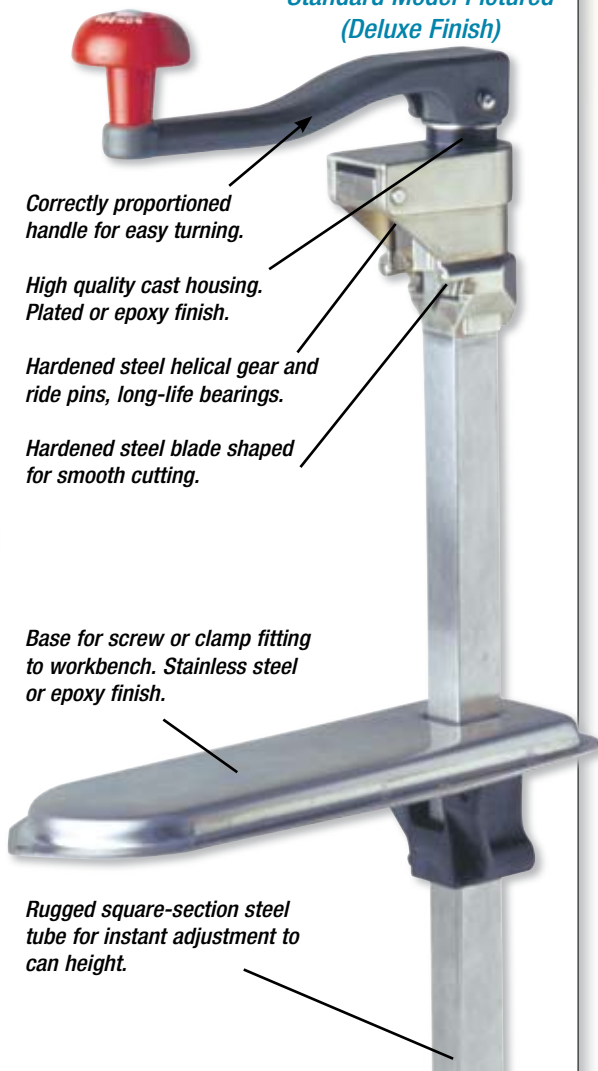

CAN OPENERS

Rugged

3 Models;

- Standard
- Super
- Canmaster

2 Finishes;

- Grey epoxy or
- Stainless Steel

Easy to release Blade for cleaning

Standard Model Pictured
(Deluxe Finish)

Regular Model Pictured
Clamp Base
(Grey Finish)

Replacement Parts for Standard and Super

Item	Colour
05000-B	Blade
05000-H	Handle
05000-P	Screw Base
05000-W	Wheel
05000-C	Clamp
05000-D	Clamp Base

Replacement Part for Canmaster

Item	Colour
05012-W	Wheel

Item	Type	Can Size		Wheel	Shaft	Base		Shaft		Finish	
		<36cm	<56cm	Ø diam	Length	Screw	Clamp	S/S	Regular	S/S	Grey
05000	Standard	✓		25	415	✓			✓		✓
05001	Standard	✓		25	415	✓		✓		✓	
05002	Super		✓	25	415	✓		✓			✓
05003	Super		✓	25	415	✓		✓		✓	
05006	Standard	✓		25	415		✓		✓		✓
05007	Standard	✓		25	415		✓	✓		✓	
05012	Canmaster		✓	40	640	✓			✓		✓
05015	Canmaster		✓	40	640	✓		✓		✓	