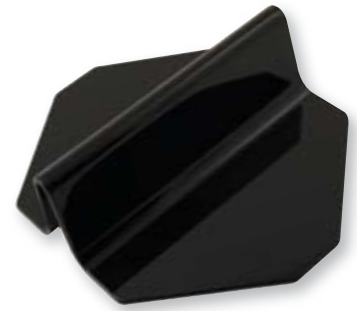

CAN OPENERS

Rugged

3 Models;

- Standard
- Super
- Canmaster

2 Finishes;

- Grey epoxy or
- Stainless Steel

Easy to release Blade for cleaning

Standard Model Pictured
(Deluxe Finish)

Regular Model Pictured
Clamp Base
(Grey Finish)

Replacement Parts for Standard and Super

Item	Colour
05000-B	Blade
05000-H	Handle
05000-P	Screw Base
05000-W	Wheel
05000-C	Clamp
05000-D	Clamp Base

Replacement Part for Canmaster

Item	Colour
32917	S/S

Santo Can Opener

Item	Colour
32717	Black

chef Inox
THE PROFESSIONAL'S CHOICE

Firenze Can Opener

Item	Colour
32300-17	S/S

Can Opener Deluxe

Item	Colour
03004-BK	Black
03004-W	White
03004-12	Counter Pack

Can Piercer

Item	Colours
03604	S/S

Kitchen Gadgets

Sandwich Guard 18/10

Item	Dimensions
07280	180x133x40

Sandwich Guard White Polycarbonate

Item	Dimensions
07277	160x133x45

Sandwich Guard Black Polycarbonate