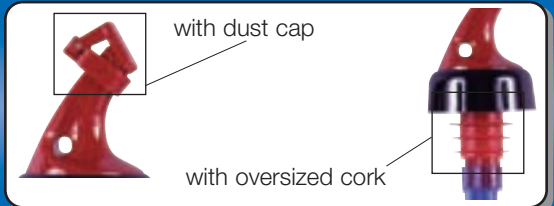

Dust Caps and Oversized Corks

All Posi-Pour 2000s and Liquor Saver 2000s are available with Dust Caps and Oversized Corks.

Dust Caps keep dust and other foreign materials out of your liquor, and are now required by Health Department officials in many parts of the country.

Oversized Corks fit foreign liquor bottles with unusually large necks, and also fit most 1.75 liter and half gallon bottles.

Liquor Saver 2000

Our Liquor Saver 2000 looks exactly like a free pourer - the most inconspicuous control pourer in the world. With all the features of our Posi-Pour 2000, the Liquor Saver 2000 is available in 7 colors and a variety of sizes.