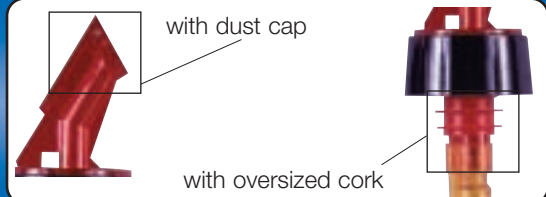

Portion Control Pourers

Posi-Pour II

The most recognized portion control pourer in the world, the Posi-Pour II is accurate, durable and easy to use and maintain. Available in 4 colors. Patent Number 3321113. Made in USA.

Posi-Pour II

Size	Order No.
1/2 oz.	015
5/8 oz.	001
3/4 oz.	002
7/8 oz.	003
1 oz.	004
1 1/8 oz.	005
1 1/4 oz.	006
1 1/2 oz.	007
1 3/4 oz.	050
2 oz.	008

- Specify Spout Color
- Specify Dust Cap
- Specify Oversized Cork

Dust Caps and Oversized Corks

All Posi-Pour IIs and Liquor Savers are available with Dust Caps and Oversized Corks.

Dust Caps keep dust and other foreign materials out of your liquor, and are now required by Health Department officials in many parts of the country.

Oversized Corks fit foreign liquor bottles with unusually large necks, and also fit most 1.75 liter and half gallon bottles.

Liquor Saver

The Liquor Saver gives you all the advantages of fast, dependable portion control at an economy price. Available in 4 colors and a full range of sizes. Patent Number 3321113. Made in USA.

Liquor Saver

Size	Order No.
1/2 oz.	115
5/8 oz.	101
3/4 oz.	102
7/8 oz.	103
1 oz.	104
1 1/8 oz.	105
1 1/4 oz.	106
1 1/2 oz.	107
1 3/4 oz.	150
2 oz.	108

- Specify Spout Color
- Specify Dust Cap
- Specify Oversized Cork